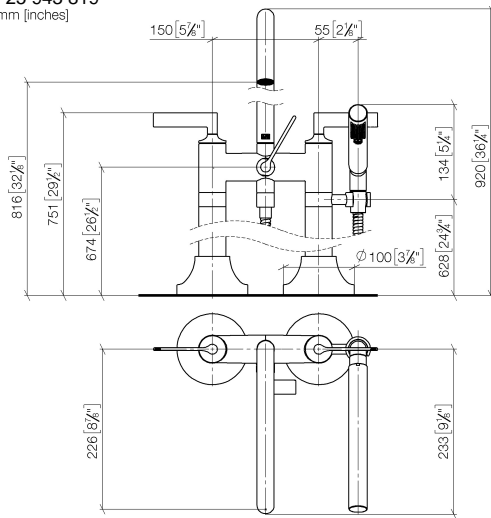

Required miscellaneous

- Concealed floor mounting -**
- max. recess depth 160 mm
 - min. recess depth 80 mm

35 951 970-90
0010

**VAIA Two-hole bath mixer for free-standing assembly with hand shower set -
Brushed Dark Platinum**

VAIA

25 943 819
mm [inches]

Flow rate chart

Codes & Standards

ASME A112.18.1/CSA B125.1	California Energy Commission (CEC)
---------------------------------	--

VAIA Two-hole bath mixer for free-standing assembly with hand shower set -
Brushed Dark Platinum

25 943 819

VAIA Two-hole bath mixer for free-standing assembly with hand shower set - Brushed Dark Platinum

VAIA

25 943 819

Spare parts list

No.	Item Number	Name	Quantity used	Delivery time
1	90 20 80 012 01-99	handle (cold)	1	30
2	90 90 03 130 00 90	top	1	2
3	90 28 22 317 00-99	spout	1	30
4	09 24 03 273-99	nipple	1	30
5	90 14 10 032 00 90	seal	1	2
6	90 21 10 011 00 90	diverter	1	2
7	90 20 80 013 01-99	handle (hot)	1	30
8	90 90 03 131 00 90	top	1	2
9	90 20 80 015 02-99	handle	1	30
10	04 24 04 189 00-99	nipple	1	30
11	90 14 20 002 00 90	seal	1	2
12	90 12 11 140 30-99	shower	1	30
13	90 30 02 072 00-99	Metal shower hose 1/2" x 3/8" x 1250 mm - Brushed Dark Platinum	1	30
14	90 18 40 035 00 90	sleeve	1	2
15	04 28 10 029 01-99	holder	1	30
16	09 29 05 021 20 90	nipple	2	2
17	09 14 10 112 90	seal	4	2
18	90 14 10 055 00 90	seal	4	2
19	09 28 10 028-99	sleeve	1	30
20	90 27 80 019 00-99	rosette	2	30
21	09 23 30 040-07	nut	2	30
22	09 24 03 121-99	nipple	1	30
23	09 23 01 131 90	back-flow preventer	1	2
24	09 21 02 143-99	sleeve	1	30
25	90 14 20 026 00 90	seal	1	2
26	04 28 22 009 20-99	connection	2	30
27	09 14 10 081 90	seal	2	2
28	09 24 03 094-07	nipple	2	30
29	04 23 10 023 00 90	fixing set	6	2
30	09 30 11 130-07	connection	2	30
31	09 24 03 081 10 90	extension	4	2
32	09 24 03 080 90	extension	2	2