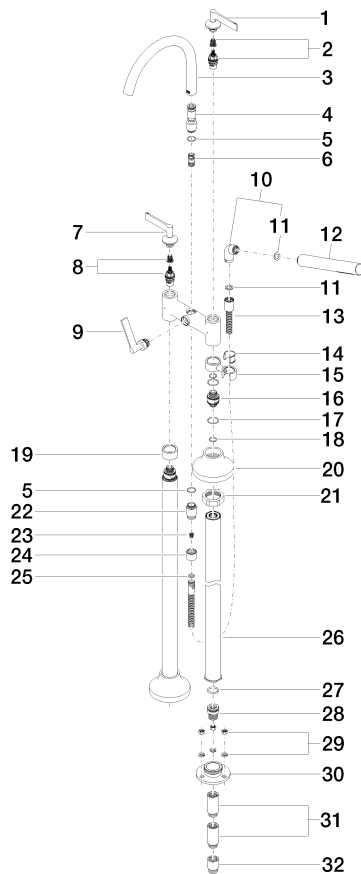

**VAIA Two-hole bath mixer for free-standing assembly with hand shower set -
Brushed Dark Platinum**

VAIA

25 943 819

- spout: circular, air-enriched flow
- max. flow 24.6 l/min at 3 bar flow pressure
- Hand shower: COMPACT RAIN, max. flow rate 6.8 l/min (at 3 bar)
- hand shower with anti-scale system
- 221mm projection
- pivotable spout 360°
- rotary diverter for bath/shower
- total height 920 mm
- stand pipes height 628 mm
- height up to aerator 816 mm
- slide-on rosettes Ø 100 mm
- gauge 150 mm
- metal shower hose 1250mm with integrated anti-twist protection
- pivotable shower holder on the right foot

25 943 819

VAIA Two-hole bath mixer for free-standing assembly with hand shower set - Brushed Dark Platinum

VAIA

25 943 819

Spare parts list

No.	Item Number	Name	Quantity used	Delivery time
1	90 20 80 012 01-99	handle (cold)	1	30
2	90 90 03 130 00 90	top	1	2
3	90 28 22 317 00-99	spout	1	30
4	09 24 03 273-99	nipple	1	30
5	90 14 10 032 00 90	seal	1	2
6	90 21 10 011 00 90	diverter	1	2
7	90 20 80 013 01-99	handle (hot)	1	30
8	90 90 03 131 00 90	top	1	2
9	90 20 80 015 02-99	handle	1	30
10	04 24 04 189 00-99	nipple	1	30
11	90 14 20 002 00 90	seal	1	2
12	90 12 11 140 30-99	shower	1	30
13	90 30 02 072 00-99	Metal shower hose 1/2" x 3/8" x 1250 mm - Brushed Dark Platinum	1	30
14	90 18 40 035 00 90	sleeve	1	2
15	04 28 10 029 01-99	holder	1	30
16	09 29 05 021 20 90	nipple	2	2
17	09 14 10 112 90	seal	4	2
18	90 14 10 055 00 90	seal	4	2
19	09 28 10 028-99	sleeve	1	30
20	90 27 80 019 00-99	rosette	2	30
21	09 23 30 040-07	nut	2	30
22	09 24 03 121-99	nipple	1	30
23	09 23 01 131 90	back-flow preventer	1	2
24	09 21 02 143-99	sleeve	1	30
25	90 14 20 026 00 90	seal	1	2
26	04 28 22 009 20-99	connection	2	30
27	09 14 10 081 90	seal	2	2
28	09 24 03 094-07	nipple	2	30
29	04 23 10 023 00 90	fixing set	6	2
30	09 30 11 130-07	connection	2	30
31	09 24 03 081 10 90	extension	4	2
32	09 24 03 080 90	extension	2	2